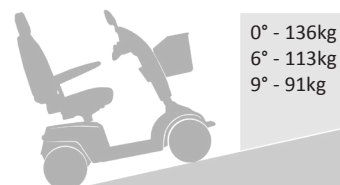

BURGUNDY RED

SHINING BLUE

0° - 136kg
 6° - 113kg
 9° - 91kg

GK9

FEATURES

- Scooter pulls apart for storage and transport
- Comfortable mid back contoured seat
- Fold down adjustable steering tiller
- Straight handle with finger operated controls
- Rear wheel drive
- Electromagnetic brake
- Battery power indicator
- Split battery box
- Horn
- Removable rotating / height adjustable seat
- Lift up & adjustable width arm rests
- Lifting handles makes picking up the scooter easy
- Removable shopping basket

SPECIFICATIONS

Overall: 1050mm (L) x 560mm (W) x 880mm (H)
 Turning Circle: 1150mm
 Speed: 6km/h
 Maximum range: Up to 20km
 Safe climb angle: 9°
 Maximum climb angle: 9°
 Motor: 0.8Hp high torque motor (2 Pole)
 Batteries: 2 x 21 Amp minimum (supplied)
 Charger: 5 Amp
 Tyres (Flat free): Ø230mm - Front + Rear
 Maximum User Weight: 136kg - on flat ground

Product Weight: 57.6kg - with batteries
 Battery Weight: 7.7kg each
 Seat Weight: 10kg
 Rear Transaxle Weight: 14.7kg
 Main Chassis Weight: 17.5kg