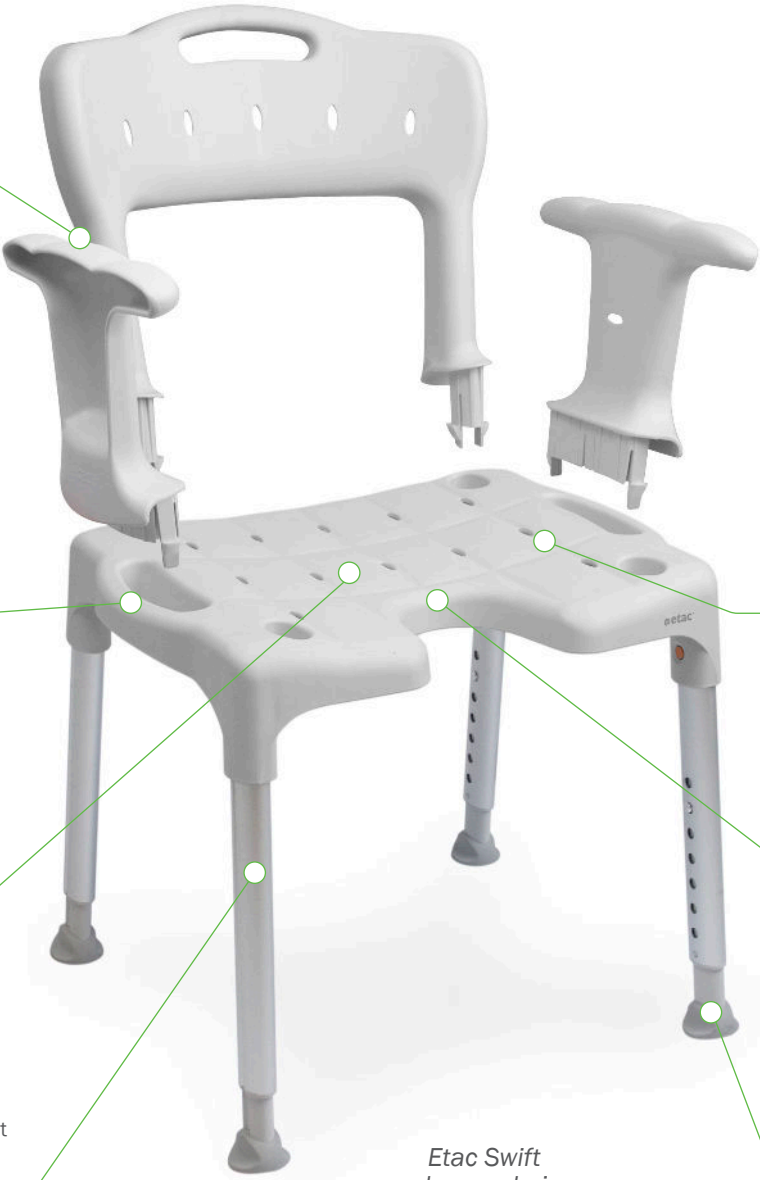

Dependably stable

Responsive, non-slip ferrules that provide stability on any floor.

Etac Swift shower chair